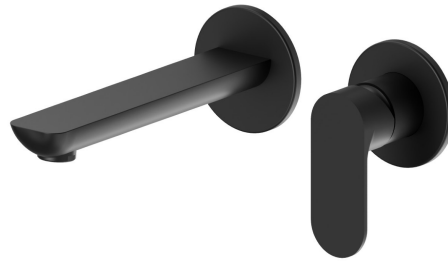

EXTRO

69328.01.093

Single lever wall mixer group - finish Matt Black

With concealed part. Without pop-up waste set

FEATURES

Material	Brass
Technology	Save Water
Installation	Wall mounted
Spout	Standard spout
Hole type	2 holes
Control type	Single lever
Waste / Drain set	Without waste set
Water mixing	Mechanical

TECHNICAL DRAWING

 **AR Preview**
try it in your home

More Details
on our [website](#)

EXTRO

69328.01.093

Single lever wall mixer group - finish Matt Black

AVAILABLE FINISHES

01.093