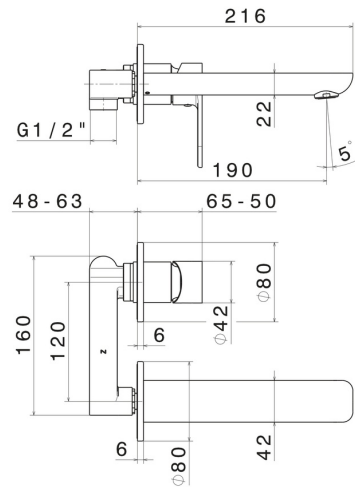

EXTRO

69328.01.093

Single lever wall mixer group - finish Matt Black

With concealed part. Without pop-up waste set

FEATURES

Material	Brass
Technology	Save Water
Installation	Wall mounted
Spout	Standard spout
Hole type	2 holes
Control type	Single lever
Waste / Drain set	Without waste set
Water mixing	Mechanical

TECHNICAL DRAWING

 **AR Preview**
try it in your home

More Details
on our [website](#)

EXTRO

69328.01.093

Single lever wall mixer group - finish Matt Black

AVAILABLE FINISHES

01.093