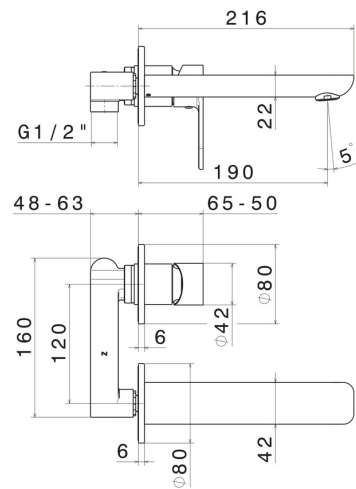

# EXTRO

**69328.21.018**

Single lever wall mixer group - finish Chrome

With concealed part. Without pop-up waste set

Chrome

## FEATURES

Material	<b>Brass</b>
Technology	<b>Save Water</b>
Installation	<b>Wall mounted</b>
Spout	<b>Standard spout</b>
Hole type	<b>2 holes</b>
Control type	<b>Single lever</b>
Waste / Drain set	<b>Without waste set</b>
Water mixing	<b>Mechanical</b>

## TECHNICAL DRAWING

**EXTRO**

**69328.21.018**

Single lever wall mixer group - finish Chrome

**AVAILABLE FINISHES**

---

**21.018**

Chrome