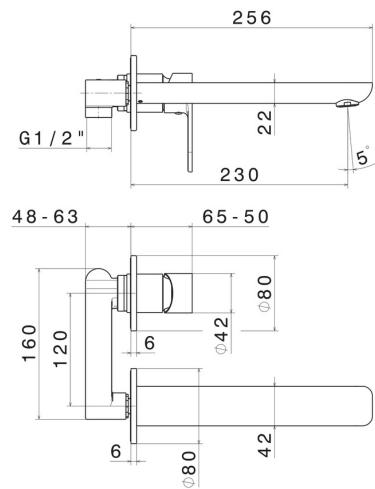

EXTRO

69330.01.093

Single lever wall mixer group - finish Matt Black

With concealed part. Without pop-up waste set.

SAVE WATER

Matt Black

FEATURES

Material	Brass
Technology	Save Water
Installation	Wall mounted
Spout	Long spout
Hole type	2 holes
Control type	Single lever
Waste / Drain set	Without waste set
Water mixing	Mechanical

TECHNICAL DRAWING

AR Preview
try it in your home

More Details
on our [website](#)

EXTRO

69330.01.093

Single lever wall mixer group - finish Matt Black

AVAILABLE FINISHES

01.093