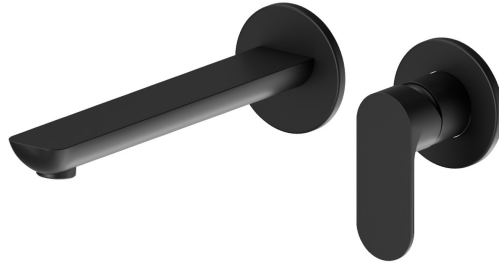

EXTRO

69330.01.093

Single lever wall mixer group - finish Matt Black

With concealed part. Without pop-up waste set.

SAVE WATER

Matt Black

FEATURES

Material	Brass
Technology	Save Water
Installation	Wall mounted
Spout	Long spout
Hole type	2 holes
Control type	Single lever
Waste / Drain set	Without waste set
Water mixing	Mechanical

TECHNICAL DRAWING

AR Preview
try it in your home

More Details
on our [website](#)

EXTRO

69330.01.093

Single lever wall mixer group - finish Matt Black

AVAILABLE FINISHES

01.093