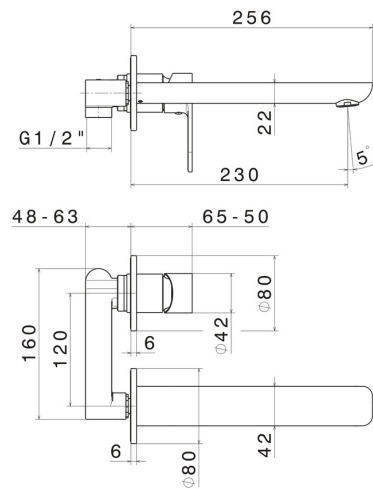

EXTRO

69330.21.018

Single lever wall mixer group - finish Chrome

With concealed part. Without pop-up waste set.

Chrome

FEATURES

Material	Brass
Technology	Save Water
Installation	Wall mounted
Spout	Long spout
Hole type	2 holes
Control type	Single lever
Waste / Drain set	Without waste set
Water mixing	Mechanical

TECHNICAL DRAWING

 **AR Preview**
try it in your home

More Details
on our [website](#)

EXTRO

69330.21.018

Single lever wall mixer group - finish Chrome

AVAILABLE FINISHES

21.018