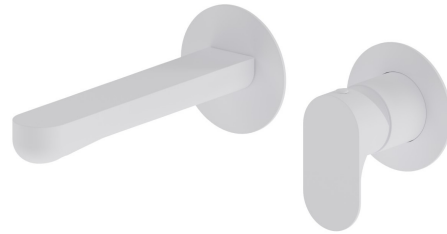

LINFA II

69428E.01.014

Single lever wall mixer group - finish Matt White

External part. Without pop-up waste set

FEATURES

Material	Brass
Technology	Save Water
Installation	Wall concealed part
Spout	Standard spout
Hole type	2 holes
Control type	Single lever
Waste / Drain set	Without waste set
Water mixing	Mechanical
Required for installation	<u>27852.00.000</u>

TECHNICAL DRAWING

 **AR Preview**
try it in your home

More Details
on our [website](#)

LINFA II

69428E.01.014

Single lever wall mixer group - finish Matt White

AVAILABLE FINISHES

01.014

Matt White

01.093

finish Matt Black

21.018

finish Chrome

M0.070

finish Titanium Satin

M0.071