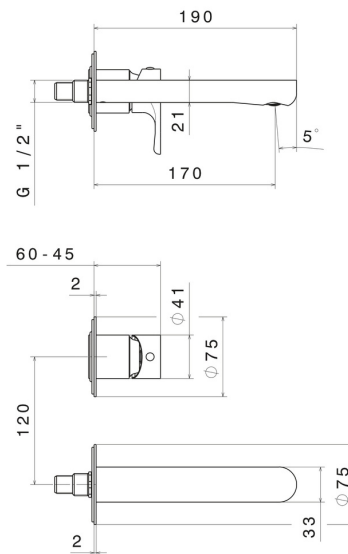

LINFA II

69428E.01.014

Single lever wall mixer group - finish Matt White

External part. Without pop-up waste set

FEATURES

Material	Brass
Technology	Save Water
Installation	Wall concealed part
Spout	Standard spout
Hole type	2 holes
Control type	Single lever
Waste / Drain set	Without waste set
Water mixing	Mechanical
Required for installation	<u>27852.00.000</u>

TECHNICAL DRAWING

 **AR Preview**
try it in your home

More Details
on our [website](#)

LINFA II

69428E.01.014

Single lever wall mixer group - finish Matt White

AVAILABLE FINISHES

01.014