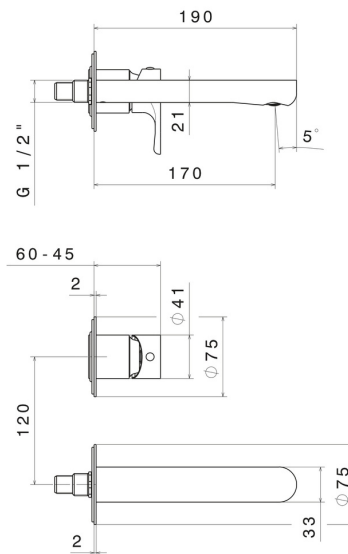

LINFA II

69428E.01.093

Single lever wall mixer group - finish Matt Black

External part. Without pop-up waste set

FEATURES

Material	Brass
Technology	Save Water
Installation	Wall concealed part
Spout	Standard spout
Hole type	2 holes
Control type	Single lever
Waste / Drain set	Without waste set
Water mixing	Mechanical
Required for installation	<u>27852.00.000</u>

TECHNICAL DRAWING

LINFA II

69428E.01.093

Single lever wall mixer group - finish Matt Black

AVAILABLE FINISHES

01.093

Matt Black

01.014