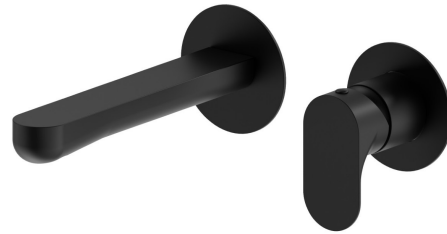

LINFA II

69428E.01.093

Single lever wall mixer group - finish Matt Black

External part. Without pop-up waste set

FEATURES

Material	Brass
Technology	Save Water
Installation	Wall concealed part
Spout	Standard spout
Hole type	2 holes
Control type	Single lever
Waste / Drain set	Without waste set
Water mixing	Mechanical
Required for installation	<u>27852.00.000</u>

TECHNICAL DRAWING

LINFA II

69428E.01.093

Single lever wall mixer group - finish Matt Black

AVAILABLE FINISHES

01.093

Matt Black

01.014

finish Matt White

21.018

finish Chrome

M0.070

finish Titanium Satin

M0.071

finish Gold Satin

M0.072

finish Copper Satin

M0.075

finish Copper Glossy