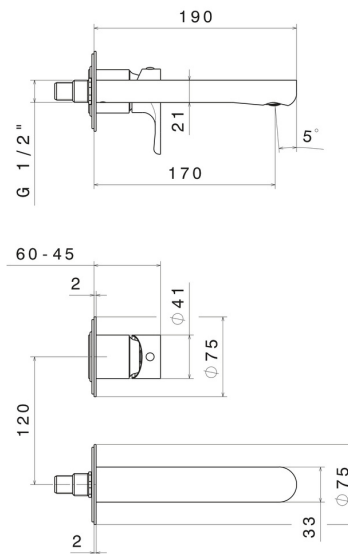

LINFA II

69428E.21.018

Single lever wall mixer group - finish Chrome

External part. Without pop-up waste set

Chrome

FEATURES

Material	Brass
Technology	Save Water
Installation	Wall concealed part
Spout	Standard spout
Hole type	2 holes
Control type	Single lever
Waste / Drain set	Without waste set
Water mixing	Mechanical
Required for installation	<u>27852.00.000</u>

TECHNICAL DRAWING

 **AR Preview**
try it in your home

More Details
on our [website](#)

LINFA II

69428E.21.018

Single lever wall mixer group - finish Chrome

AVAILABLE FINISHES

21.018