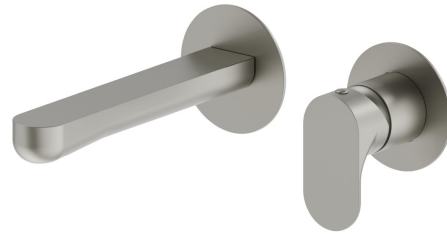

## 69428E.M0.070

Single lever wall mixer group - finish Titanium Satin

External part. Without pop-up waste set

SAVE WATER

### FEATURES

Material	<b>Brass</b>
Technology	<b>Save Water</b>
Installation	<b>Wall concealed part</b>
Spout	<b>Standard spout</b>
Hole type	<b>2 holes</b>
Control type	<b>Single lever</b>
Waste / Drain set	<b>Without waste set</b>
Water mixing	<b>Mechanical</b>
Required for installation	<b><u>27852.00.000</u></b>

### TECHNICAL DRAWING

AR Preview  
try it in your home

More Details  
on our [website](#)

**LINFA II**

**69428E.M0.070**

Single lever wall mixer group - finish Titanium Satin

**AVAILABLE FINISHES**

---