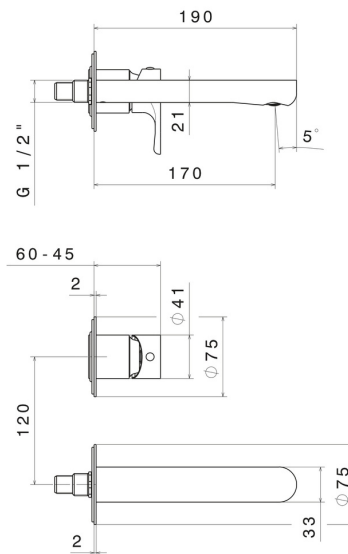

TECHNICAL DRAWING

AR Preview
try it in your home

More Details
on our [website](#)