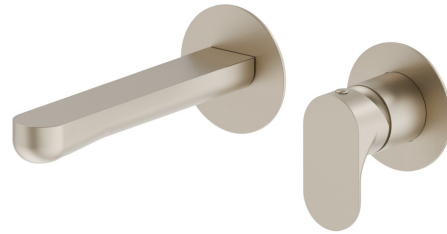

## 69428E.M0.071

Single lever wall mixer group - finish Gold Satin

External part. Without pop-up waste set

### FEATURES

Material	<b>Brass</b>
Technology	<b>Save Water</b>
Installation	<b>Wall concealed part</b>
Spout	<b>Standard spout</b>
Hole type	<b>2 holes</b>
Control type	<b>Single lever</b>
Waste / Drain set	<b>Without waste set</b>
Water mixing	<b>Mechanical</b>
Required for installation	<b><u>27852.00.000</u></b>

### TECHNICAL DRAWING

**LINFA II**

**69428E.M0.071**

Single lever wall mixer group - finish Gold Satin

**AVAILABLE FINISHES**

---

**M0.071**

Gold Satin