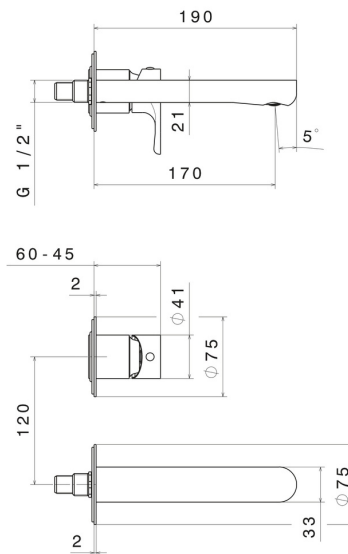

TECHNICAL DRAWING