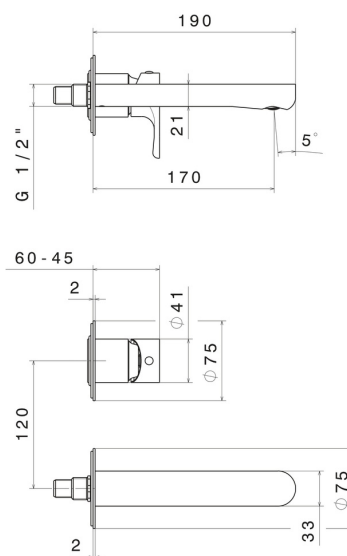

TECHNICAL DRAWING

AR Preview
try it in your home

More Details
on our [website](#)