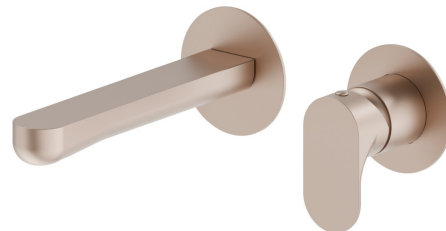

LINFA II

69428E.M0.072

Single lever wall mixer group - finish Copper Satin

External part. Without pop-up waste set

SAVE
WATER

FEATURES

Material	Brass
Technology	Save Water
Installation	Wall concealed part
Spout	Standard spout
Hole type	2 holes
Control type	Single lever
Waste / Drain set	Without waste set
Water mixing	Mechanical
Required for installation	<u>27852.00.000</u>

TECHNICAL DRAWING

 **AR Preview**
try it in your home

More Details
on our [website](#)

LINFA II

69428E.M0.072

Single lever wall mixer group - finish Copper Satin

AVAILABLE FINISHES

M0.072

Copper Satin

01.014

finish Matt White

01.093

finish Matt Black

21.018

finish Chrome

M0.070

finish Titanium Satin

M0.071

finish Gold Satin

M0.075

finish Copper Glossy

AR Preview
try it in your home

More Details
on our [website](#)