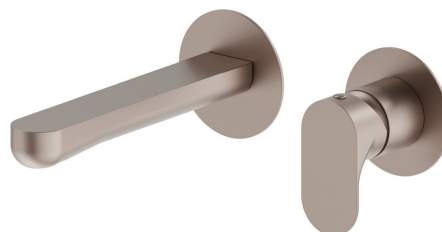

LINFA II

69428E.M0.075

Single lever wall mixer group - finish Copper Glossy

External part. Without pop-up waste set

SAVE
WATER

Copper Glossy

FEATURES

Material	Brass
Technology	Save Water
Installation	Wall concealed part
Spout	Standard spout
Hole type	2 holes
Control type	Single lever
Waste / Drain set	Without waste set
Water mixing	Mechanical
Required for installation	<u>27852.00.000</u>

TECHNICAL DRAWING

AR Preview
try it in your home

More Details
on our [website](#)

LINFA II

69428E.M0.075

Single lever wall mixer group - finish Copper Glossy

AVAILABLE FINISHES

M0.075

Copper Glossy

01.014

finish Matt White

01.093

finish Matt Black

21.018

finish Chrome

M0.070