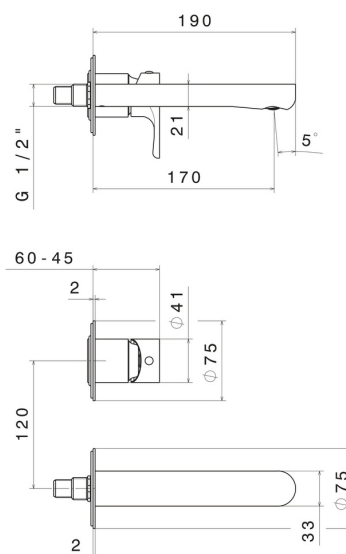

LINFA II

69428E.M0.075

Single lever wall mixer group - finish Copper Glossy

External part. Without pop-up waste set

SAVE
WATER

Copper Glossy

FEATURES

Material	Brass
Technology	Save Water
Installation	Wall concealed part
Spout	Standard spout
Hole type	2 holes
Control type	Single lever
Waste / Drain set	Without waste set
Water mixing	Mechanical
Required for installation	<u>27852.00.000</u>

TECHNICAL DRAWING

AR Preview
try it in your home

More Details
on our [website](#)

LINFA II

69428E.M0.075

Single lever wall mixer group - finish Copper Glossy

AVAILABLE FINISHES

M0.075