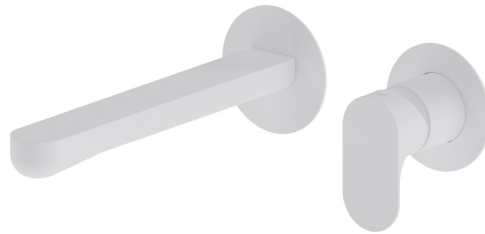

LINFA II

69430E.01.014

Single lever wall mixer group - finish Matt White

External part. Without pop-up waste set

FEATURES

Material	Brass
Technology	Save Water
Installation	Wall concealed part
Spout	Long spout
Hole type	2 holes
Control type	Single lever
Waste / Drain set	Without waste set
Water mixing	Mechanical
Required for installation	<u>27852.00.000</u>

TECHNICAL DRAWING

LINFA II

69430E.01.014

Single lever wall mixer group - finish Matt White

AVAILABLE FINISHES

01.014

Matt White

01.093

finish Matt Black

21.018

finish Chrome

M0.070

finish Titanium Satin

M0.071

finish Gold Satin

M0.072

finish Copper Satin

M0.075

finish Copper Glossy