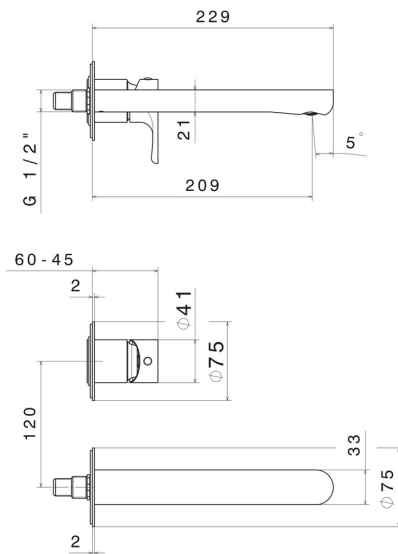

LINFA II

69430E.01.014

Single lever wall mixer group - finish Matt White

External part. Without pop-up waste set

FEATURES

Material	Brass
Technology	Save Water
Installation	Wall concealed part
Spout	Long spout
Hole type	2 holes
Control type	Single lever
Waste / Drain set	Without waste set
Water mixing	Mechanical
Required for installation	<u>27852.00.000</u>

TECHNICAL DRAWING

LINFA II

69430E.01.014

Single lever wall mixer group - finish Matt White

AVAILABLE FINISHES

01.014

Matt White

01.093