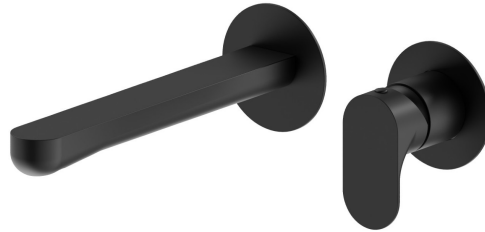

LINFA II

69430E.01.093

Single lever wall mixer group - finish Matt Black

External part. Without pop-up waste set

FEATURES

| | |
|---------------------------|----------------------------|
| Material | Brass |
| Technology | Save Water |
| Installation | Wall concealed part |
| Spout | Long spout |
| Hole type | 2 holes |
| Control type | Single lever |
| Waste / Drain set | Without waste set |
| Water mixing | Mechanical |
| Required for installation | <u>27852.00.000</u> |

TECHNICAL DRAWING

LINFA II

69430E.01.093

Single lever wall mixer group - finish Matt Black

AVAILABLE FINISHES

01.093

Matt Black

01.014

finish Matt White

21.018

finish Chrome

M0.070

finish Titanium Satin

M0.071

finish Gold Satin

M0.072

finish Copper Satin

M0.075

finish Copper Glossy