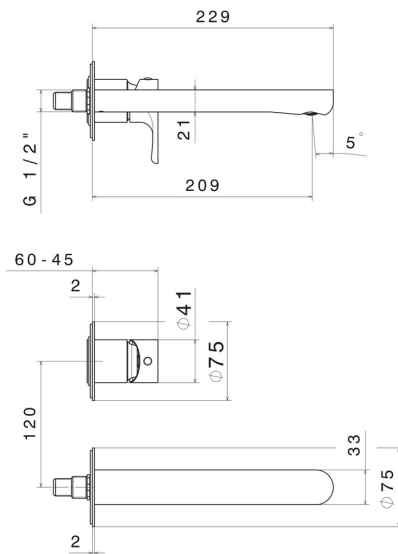

LINFA II

69430E.01.093

Single lever wall mixer group - finish Matt Black

External part. Without pop-up waste set

FEATURES

| | |
|---------------------------|----------------------------|
| Material | Brass |
| Technology | Save Water |
| Installation | Wall concealed part |
| Spout | Long spout |
| Hole type | 2 holes |
| Control type | Single lever |
| Waste / Drain set | Without waste set |
| Water mixing | Mechanical |
| Required for installation | <u>27852.00.000</u> |

TECHNICAL DRAWING

LINFA II

69430E.01.093

Single lever wall mixer group - finish Matt Black

AVAILABLE FINISHES

01.093

Matt Black

01.014