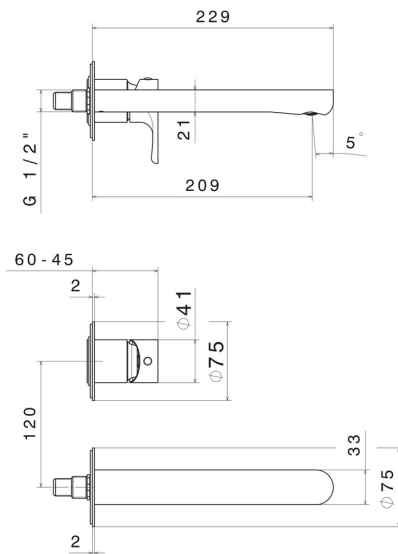

LINFA II

69430E.21.018

Single lever wall mixer group - finish Chrome

External part. Without pop-up waste set

FEATURES

| | |
|---------------------------|----------------------------|
| Material | Brass |
| Technology | Save Water |
| Installation | Wall concealed part |
| Spout | Long spout |
| Hole type | 2 holes |
| Control type | Single lever |
| Waste / Drain set | Without waste set |
| Water mixing | Mechanical |
| Required for installation | <u>27852.00.000</u> |

TECHNICAL DRAWING

LINFA II

69430E.21.018

Single lever wall mixer group - finish Chrome

AVAILABLE FINISHES

21.018

Chrome

01.014