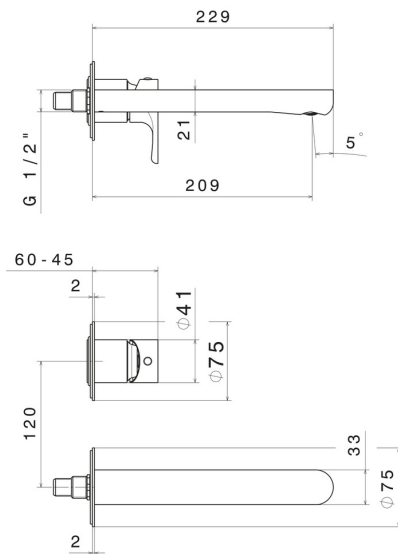

TECHNICAL DRAWING