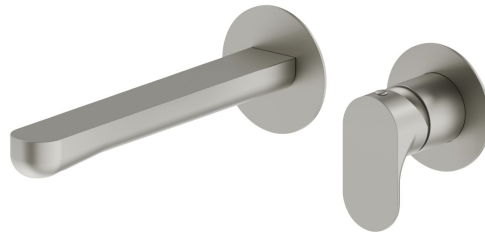

# LINFA II

## 69430E.M0.070

Single lever wall mixer group - finish Titanium Satin

External part. Without pop-up waste set

### FEATURES

Material	<b>Brass</b>
Technology	<b>Save Water</b>
Installation	<b>Wall concealed part</b>
Spout	<b>Long spout</b>
Hole type	<b>2 holes</b>
Control type	<b>Single lever</b>
Waste / Drain set	<b>Without waste set</b>
Water mixing	<b>Mechanical</b>
Required for installation	<b><u>27852.00.000</u></b>

### TECHNICAL DRAWING

**LINFA II**

**69430E.M0.070**

Single lever wall mixer group - finish Titanium Satin

**AVAILABLE FINISHES**

---

 **M0.070**  
Titanium Satin

 **01.014**  
finish Matt White