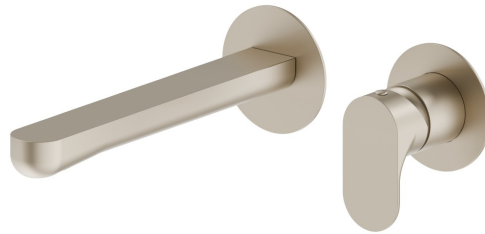

LINFA II

69430E.M0.071

Single lever wall mixer group - finish Gold Satin

External part. Without pop-up waste set

FEATURES

Material	Brass
Technology	Save Water
Installation	Wall concealed part
Spout	Long spout
Hole type	2 holes
Control type	Single lever
Waste / Drain set	Without waste set
Water mixing	Mechanical
Required for installation	<u>27852.00.000</u>

TECHNICAL DRAWING

LINFA II

69430E.M0.071

Single lever wall mixer group - finish Gold Satin

AVAILABLE FINISHES

M0.071

Gold Satin

01.014

finish Matt White

01.093

finish Matt Black

21.018

finish Chrome

M0.070

finish Titanium Satin

M0.072

finish Copper Satin

M0.075

finish Copper Glossy