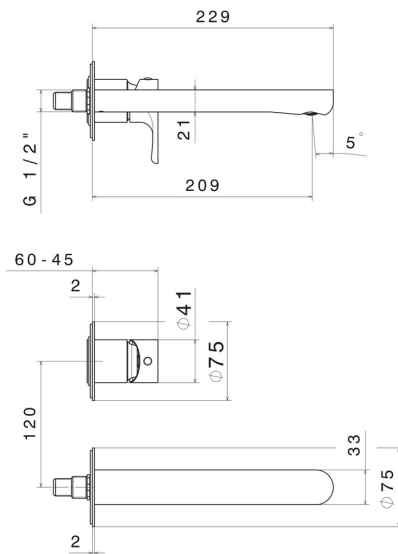

LINFA II

69430E.M0.071

Single lever wall mixer group - finish Gold Satin

External part. Without pop-up waste set

FEATURES

Material	Brass
Technology	Save Water
Installation	Wall concealed part
Spout	Long spout
Hole type	2 holes
Control type	Single lever
Waste / Drain set	Without waste set
Water mixing	Mechanical
Required for installation	<u>27852.00.000</u>

TECHNICAL DRAWING

LINFA II

69430E.M0.071

Single lever wall mixer group - finish Gold Satin

AVAILABLE FINISHES

M0.071

Gold Satin

01.014