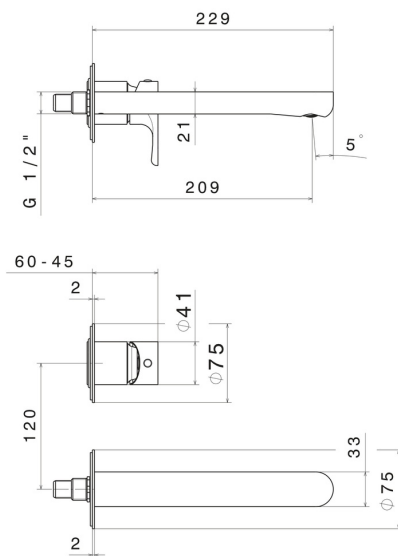

TECHNICAL DRAWING