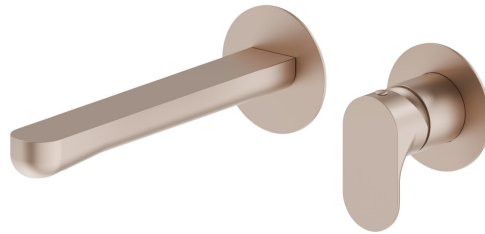

# LINFA II

## 69430E.M0.072

Single lever wall mixer group - finish Copper Satin

External part. Without pop-up waste set

Copper Satin

### FEATURES

Material	<b>Brass</b>
Technology	<b>Save Water</b>
Installation	<b>Wall concealed part</b>
Spout	<b>Long spout</b>
Hole type	<b>2 holes</b>
Control type	<b>Single lever</b>
Waste / Drain set	<b>Without waste set</b>
Water mixing	<b>Mechanical</b>
Required for installation	<b><u>27852.00.000</u></b>

### TECHNICAL DRAWING

**LINFA II**

**69430E.M0.072**

Single lever wall mixer group - finish Copper Satin

**AVAILABLE FINISHES**

---

 **M0.072**  
Copper Satin

 **01.014**  
finish Matt White