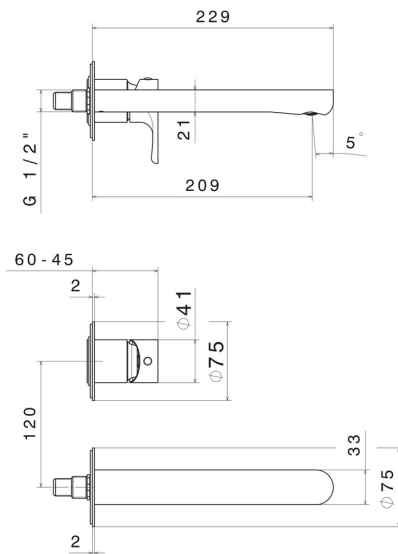

TECHNICAL DRAWING

AR Preview
try it in your home

More Details
on our [website](#)