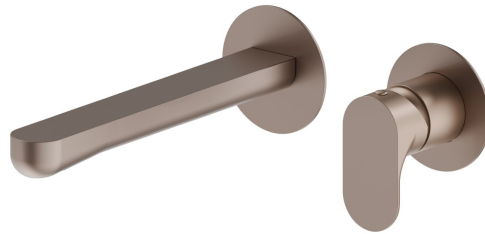

## 69430E.M0.075

Single lever wall mixer group - finish Copper Glossy

External part. Without pop-up waste set

### FEATURES

Material	<b>Brass</b>
Technology	<b>Save Water</b>
Installation	<b>Wall concealed part</b>
Spout	<b>Long spout</b>
Hole type	<b>2 holes</b>
Control type	<b>Single lever</b>
Waste / Drain set	<b>Without waste set</b>
Water mixing	<b>Mechanical</b>
Required for installation	<b><u>27852.00.000</u></b>

### TECHNICAL DRAWING

 **AR Preview**  
try it in your home

**More Details**  
on our [website](#)

**LINFA II**

**69430E.M0.075**

Single lever wall mixer group - finish Copper Glossy

**AVAILABLE FINISHES**

---