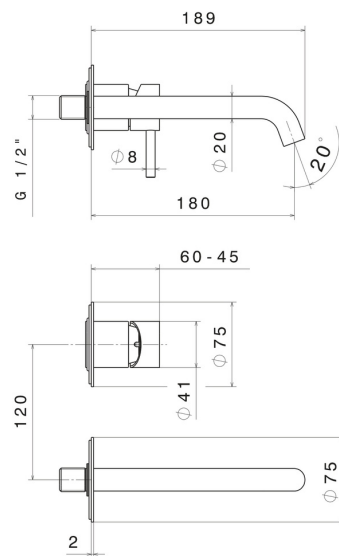

X-STEEL 316

69628EX.59.064

Single lever wall mixer group - finish PVD Brushed Gun Metal

External part. Without pop-up waste set

PVD Brushed Gun Metal

FEATURES

Material	Stainless Steel
Technology	Save Water
Installation	Wall concealed part
Spout	Standard spout
Hole type	2 holes
Control type	Single lever
Waste / Drain set	Without waste set
Water mixing	Mechanical
Required for installation	<u>27852.00.000</u>

TECHNICAL DRAWING

X-STEEL 316

69628EX.59.064

Single lever wall mixer group - finish PVD Brushed Gun Metal

AVAILABLE FINISHES

59.064

PVD Brushed Gun Metal

50.050