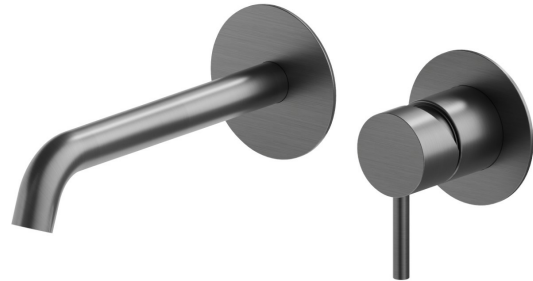

X-STEEL 316

69628EX.59.064

Single lever wall mixer group - finish PVD Brushed Gun Metal

External part. Without pop-up waste set

PVD Brushed Gun Metal

FEATURES

Material	Stainless Steel
Technology	Save Water
Installation	Wall concealed part
Spout	Standard spout
Hole type	2 holes
Control type	Single lever
Waste / Drain set	Without waste set
Water mixing	Mechanical
Required for installation	<u>27852.00.000</u>

TECHNICAL DRAWING

X-STEEL 316

69628EX.59.064

Single lever wall mixer group - finish PVD Brushed Gun Metal

AVAILABLE FINISHES

59.064

PVD Brushed Gun Metal

50.050

finish Stainless Steel

59.067

finish PVD Brushed Copper Bronze

59.097

finish PVD Brushed Gold

59.098

finish PVD Brushed Pale Gold