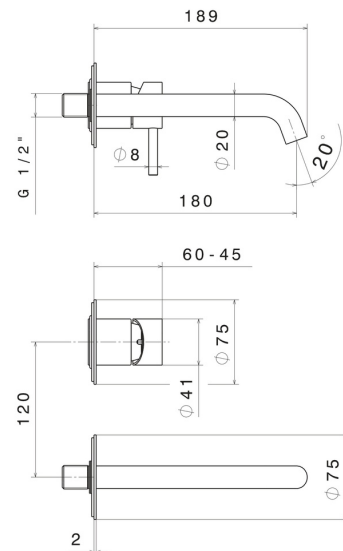

X-STEEL 316

69628EX.59.067

Single lever wall mixer group - finish PVD Brushed Copper Bronze

External part. Without pop-up waste set

PVD Brushed Copper Bronze

FEATURES

Material	Stainless Steel
Technology	Save Water
Installation	Wall concealed part
Spout	Standard spout
Hole type	2 holes
Control type	Single lever
Waste / Drain set	Without waste set
Water mixing	Mechanical
Required for installation	<u>27852.00.000</u>

TECHNICAL DRAWING

X-STEEL 316

69628EX.59.067

Single lever wall mixer group - finish PVD Brushed Copper Bronze

AVAILABLE FINISHES

59.067

PVD Brushed Copper Bronze

50.050