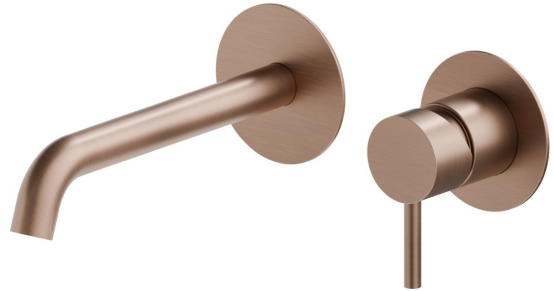

X-STEEL 316

69628EX.59.067

Single lever wall mixer group - finish PVD Brushed Copper Bronze

External part. Without pop-up waste set

PVD Brushed Copper Bronze

FEATURES

Material	Stainless Steel
Technology	Save Water
Installation	Wall concealed part
Spout	Standard spout
Hole type	2 holes
Control type	Single lever
Waste / Drain set	Without waste set
Water mixing	Mechanical
Required for installation	<u>27852.00.000</u>

TECHNICAL DRAWING

X-STEEL 316

69628EX.59.067

Single lever wall mixer group - finish PVD Brushed Copper Bronze

AVAILABLE FINISHES

59.067

PVD Brushed Copper Bronze

50.050

finish Stainless Steel

59.064

finish PVD Brushed Gun Metal

59.097

finish PVD Brushed Gold

59.098

finish PVD Brushed Pale Gold