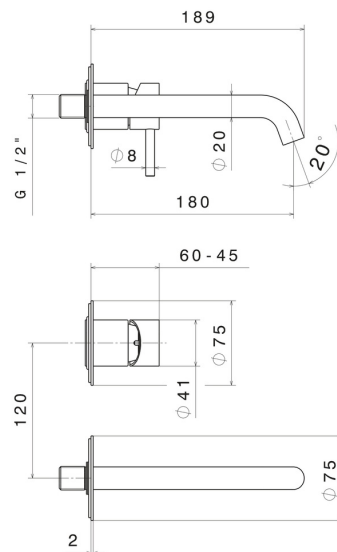

X-STEEL 316

69628EX.59.097

Single lever wall mixer group - finish PVD Brushed Gold

External part. Without pop-up waste set

PVD Brushed Gold

FEATURES

Material	Stainless Steel
Technology	Save Water
Installation	Wall concealed part
Spout	Standard spout
Hole type	2 holes
Control type	Single lever
Waste / Drain set	Without waste set
Water mixing	Mechanical
Required for installation	<u>27852.00.000</u>

TECHNICAL DRAWING

X-STEEL 316

69628EX.59.097

Single lever wall mixer group - finish PVD Brushed Gold

AVAILABLE FINISHES

59.097

PVD Brushed Gold

50.050