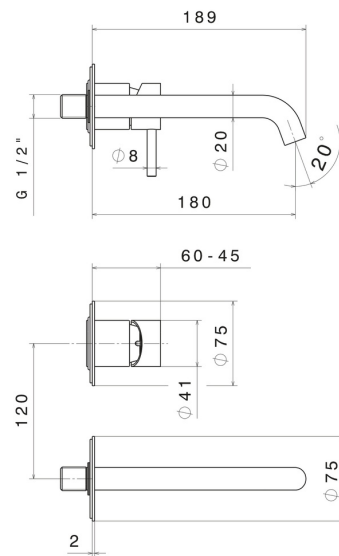

X-STEEL 316

69628EX.59.098

Single lever wall mixer group - finish PVD Brushed Pale Gold

External part. Without pop-up waste set

PVD Brushed Pale Gold

FEATURES

Material	Stainless Steel
Technology	Save Water
Installation	Wall concealed part
Spout	Standard spout
Hole type	2 holes
Control type	Single lever
Waste / Drain set	Without waste set
Water mixing	Mechanical
Required for installation	<u>27852.00.000</u>

TECHNICAL DRAWING

X-STEEL 316

69628EX.59.098

Single lever wall mixer group - finish PVD Brushed Pale Gold

AVAILABLE FINISHES

 **59.098**
PVD Brushed Pale Gold

 **50.050**
finish Stainless Steel

 **59.064**
finish PVD Brushed Gun Metal