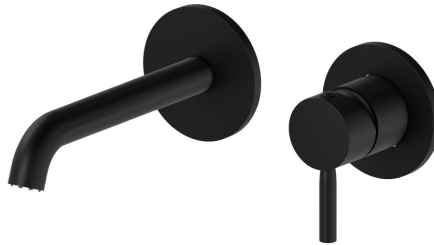

# BLINK

**70828E.01.093**

Single lever wall mixer group - finish Matt Black

External part. Without pop-up waste set

Matt Black

## FEATURES

Material	<b>Brass</b>
Technology	<b>Save Water</b>
Installation	<b>Wall concealed part</b>
Spout	<b>Standard spout</b>
Hole type	<b>2 holes</b>
Control type	<b>Single lever</b>
Waste / Drain set	<b>Without waste set</b>
Water mixing	<b>Mechanical</b>
Required for installation	<b><u>27852.00.000</u></b>

## TECHNICAL DRAWING

 **AR Preview**  
try it in your home

**More Details**  
on our [website](#)

**BLINK**

**70828E.01.093**

Single lever wall mixer group - finish Matt Black

**AVAILABLE FINISHES**

---