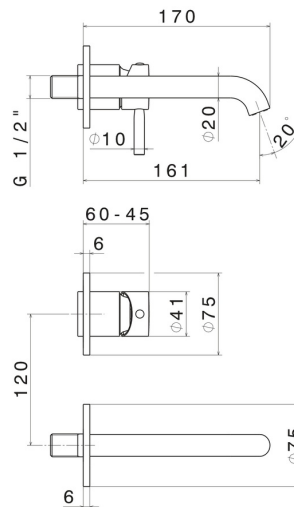

TECHNICAL DRAWING

AR Preview
try it in your home

More Details
on our [website](#)