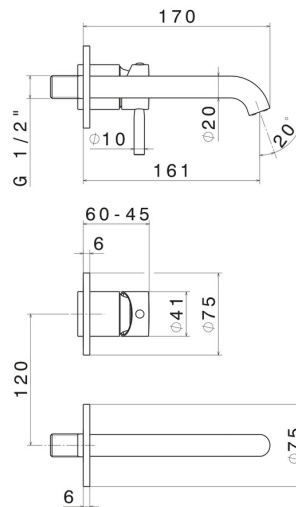

## 70828E.21.018

Single lever wall mixer group - finish Chrome

External part. Without pop-up waste set

### FEATURES

Material	<b>Brass</b>
Technology	<b>Save Water</b>
Installation	<b>Wall concealed part</b>
Spout	<b>Standard spout</b>
Hole type	<b>2 holes</b>
Control type	<b>Single lever</b>
Waste / Drain set	<b>Without waste set</b>
Water mixing	<b>Mechanical</b>
Required for installation	<b><u>27852.00.000</u></b>

### TECHNICAL DRAWING

**BLINK**

**70828E.21.018**

Single lever wall mixer group - finish Chrome

**AVAILABLE FINISHES**

---

**21.018**

Chrome