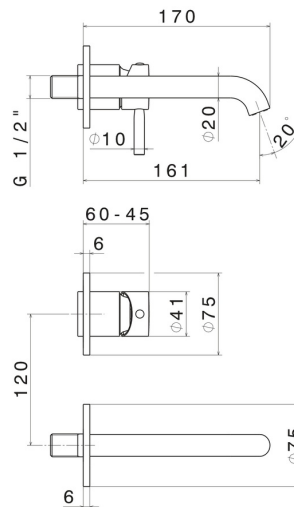

BLINK

70828E.47.083

Single lever wall mixer group - finish Groove Bronze

External part. Without pop-up waste set

Groove Bronze

FEATURES

Material	Brass
Technology	Save Water
Installation	Wall concealed part
Spout	Standard spout
Hole type	2 holes
Control type	Single lever
Waste / Drain set	Without waste set
Water mixing	Mechanical
Required for installation	<u>27852.00.000</u>

TECHNICAL DRAWING

 **AR Preview**
try it in your home

More Details
on our [website](#)

BLINK

70828E.47.083

Single lever wall mixer group - finish Groove Bronze

AVAILABLE FINISHES

47.083