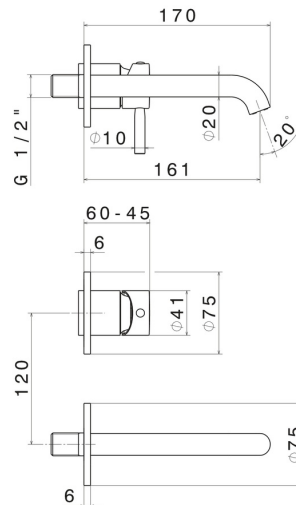

BLINK

70828E.58.061

Single lever wall mixer group - finish PVD Copper Bronze

External part. Without pop-up waste set

PVD Copper Bronze

FEATURES

Material	Brass
Technology	Save Water
Installation	Wall concealed part
Spout	Standard spout
Hole type	2 holes
Control type	Single lever
Waste / Drain set	Without waste set
Water mixing	Mechanical
Required for installation	<u>27852.00.000</u>

TECHNICAL DRAWING

BLINK

70828E.58.061

Single lever wall mixer group - finish PVD Copper Bronze

AVAILABLE FINISHES

58.061

PVD Copper Bronze

01.093