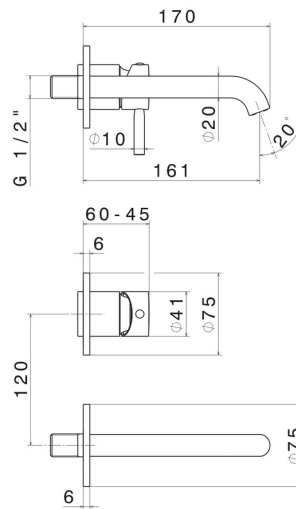

BLINK

70828E.58.063

Single lever wall mixer group - finish PVD Gun Metal

External part. Without pop-up waste set

PVD Gun Metal

FEATURES

Material	Brass
Technology	Save Water
Installation	Wall concealed part
Spout	Standard spout
Hole type	2 holes
Control type	Single lever
Waste / Drain set	Without waste set
Water mixing	Mechanical
Required for installation	<u>27852.00.000</u>

TECHNICAL DRAWING

BLINK

70828E.58.063

Single lever wall mixer group - finish PVD Gun Metal

AVAILABLE FINISHES

58.063

PVD Gun Metal

01.093