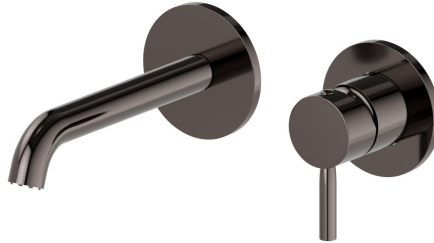

BLINK

70828E.58.063

Single lever wall mixer group - finish PVD Gun Metal

External part. Without pop-up waste set

PVD Gun Metal

FEATURES

Material	Brass
Technology	Save Water
Installation	Wall concealed part
Spout	Standard spout
Hole type	2 holes
Control type	Single lever
Waste / Drain set	Without waste set
Water mixing	Mechanical
Required for installation	<u>27852.00.000</u>

TECHNICAL DRAWING

BLINK

70828E.58.063

Single lever wall mixer group - finish PVD Gun Metal

AVAILABLE FINISHES

58.063

PVD Gun Metal

01.093

finish Matt Black

21.018

finish Chrome

47.083

finish Groove Bronze

58.061

finish PVD Copper Bronze

59.098

finish PVD Brushed Pale Gold

61.020

finish PVD Glossy Gold