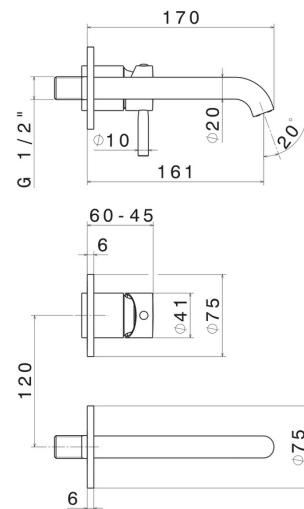

BLINK

70828E.59.098

Single lever wall mixer group - finish PVD Brushed Pale Gold

External part. Without pop-up waste set

PVD Brushed Pale Gold

FEATURES

Material	Brass
Technology	Save Water
Installation	Wall concealed part
Spout	Standard spout
Hole type	2 holes
Control type	Single lever
Waste / Drain set	Without waste set
Water mixing	Mechanical
Required for installation	<u>27852.00.000</u>

TECHNICAL DRAWING

BLINK

70828E.59.098

Single lever wall mixer group - finish PVD Brushed Pale Gold

AVAILABLE FINISHES

59.098

PVD Brushed Pale Gold

01.093