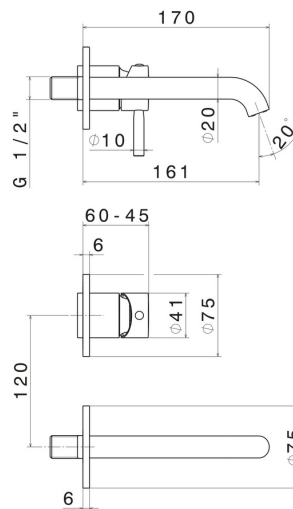

TECHNICAL DRAWING

AR Preview
try it in your home

More Details
on our [website](#)