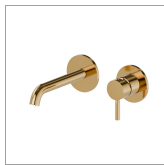

BLINK

70828E.61.020

Single lever wall mixer group - finish PVD Glossy Gold

External part. Without pop-up waste set

FEATURES

Material	Brass
Technology	Save Water
Installation	Wall concealed part
Spout	Standard spout
Hole type	2 holes
Control type	Single lever
Waste / Drain set	Without waste set
Water mixing	Mechanical
Required for installation	<u>27852.00.000</u>

TECHNICAL DRAWING

 **AR Preview**
try it in your home

More Details
on our [website](#)

BLINK

70828E.61.020

Single lever wall mixer group - finish PVD Glossy Gold

AVAILABLE FINISHES

61.020

PVD Glossy Gold

01.093

finish Matt Black

21.018

finish Chrome

47.083

finish Groove Bronze

58.061