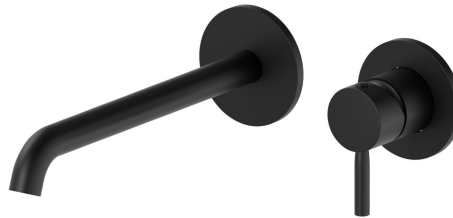

# BLINK

**70830E.01.093**

Single lever wall mixer group - finish Matt Black

External part. Without pop-up waste set

## FEATURES

Material	<b>Brass</b>
Technology	<b>Save Water</b>
Installation	<b>Wall concealed part</b>
Spout	<b>Long spout</b>
Hole type	<b>2 holes</b>
Control type	<b>Single lever</b>
Waste / Drain set	<b>Without waste set</b>
Water mixing	<b>Mechanical</b>
Required for installation	<b><u>27852.00.000</u></b>

## TECHNICAL DRAWING

**AR Preview**  
try it in your home

**More Details**  
on our [website](#)

**BLINK**

**70830E.01.093**

Single lever wall mixer group - finish Matt Black

**AVAILABLE FINISHES**

---