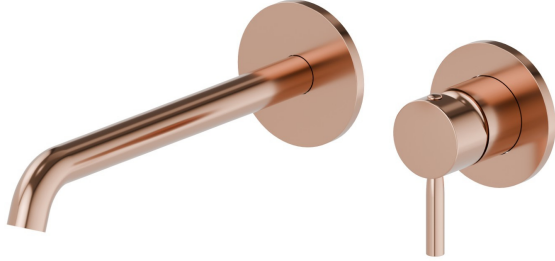

BLINK

70830E.58.061

Single lever wall mixer group - finish PVD Copper Bronze

External part. Without pop-up waste set

PVD Copper Bronze

FEATURES

Material	Brass
Technology	Save Water
Installation	Wall concealed part
Spout	Long spout
Hole type	2 holes
Control type	Single lever
Waste / Drain set	Without waste set
Water mixing	Mechanical
Required for installation	<u>27852.00.000</u>

TECHNICAL DRAWING

BLINK

70830E.58.061

Single lever wall mixer group - finish PVD Copper Bronze

AVAILABLE FINISHES

58.061

PVD Copper Bronze

01.093

finish Matt Black

21.018

finish Chrome

47.083

finish Groove Bronze

58.063

finish PVD Gun Metal

59.098

finish PVD Brushed Pale Gold

61.020

finish PVD Glossy Gold