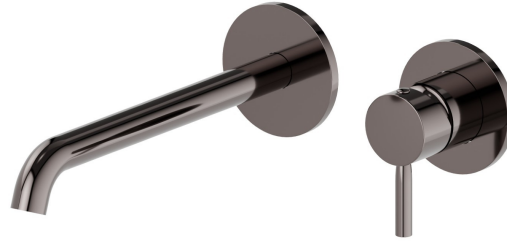

# BLINK

**70830E.58.063**

Single lever wall mixer group - finish PVD Gun Metal

External part. Without pop-up waste set

PVD Gun Metal

## FEATURES

Material	<b>Brass</b>
Technology	<b>Save Water</b>
Installation	<b>Wall concealed part</b>
Spout	<b>Long spout</b>
Hole type	<b>2 holes</b>
Control type	<b>Single lever</b>
Waste / Drain set	<b>Without waste set</b>
Water mixing	<b>Mechanical</b>
Required for installation	<b><u>27852.00.000</u></b>

## TECHNICAL DRAWING

 **AR Preview**  
try it in your home

**More Details**  
on our [website](#)

**BLINK**

**70830E.58.063**

Single lever wall mixer group - finish PVD Gun Metal

**AVAILABLE FINISHES**

---

**58.063**

PVD Gun Metal

**01.093**

finish Matt Black

**21.018**

finish Chrome

**47.083**

finish Groove Bronze