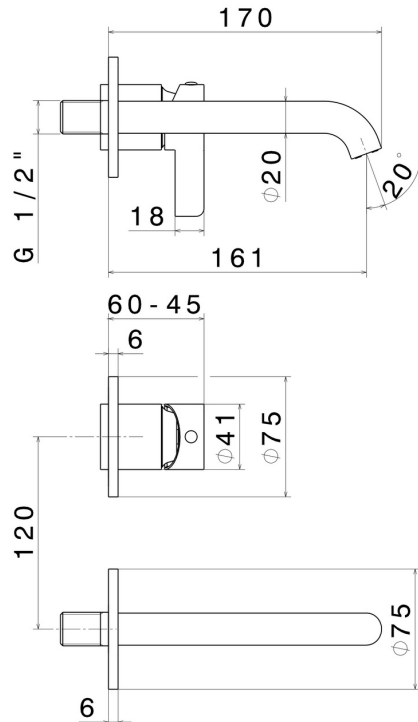

BLINK CHIC

71028E.01.093

Single lever wall mixer group - finish Matt Black

External part. Without pop-up waste set

FEATURES

Material	Brass
Technology	Save Water
Installation	Wall concealed part
Hole type	2 holes
Waste / Drain set	Without waste set
Water mixing	Mechanical
Required for installation	<u>27852.00.000</u>

TECHNICAL DRAWING

BLINK CHIC

71028E.01.093

Single lever wall mixer group - finish Matt Black

AVAILABLE FINISHES

01.093

Matt Black

21.018