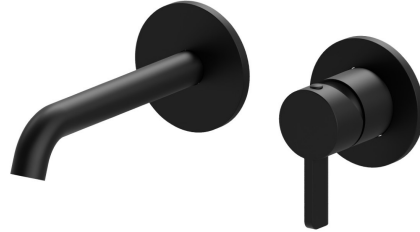

BLINK CHIC

71028E.01.093

Single lever wall mixer group - finish Matt Black

External part. Without pop-up waste set

FEATURES

Material	Brass
Technology	Save Water
Installation	Wall concealed part
Hole type	2 holes
Waste / Drain set	Without waste set
Water mixing	Mechanical
Required for installation	<u>27852.00.000</u>

TECHNICAL DRAWING

BLINK CHIC

71028E.01.093

Single lever wall mixer group - finish Matt Black

AVAILABLE FINISHES

01.093

Matt Black

21.018

finish Chrome

47.083

finish Groove Bronze

58.061

finish PVD Copper Bronze

58.063

finish PVD Gun Metal

59.098

finish PVD Brushed Pale Gold

61.020

finish PVD Glossy Gold