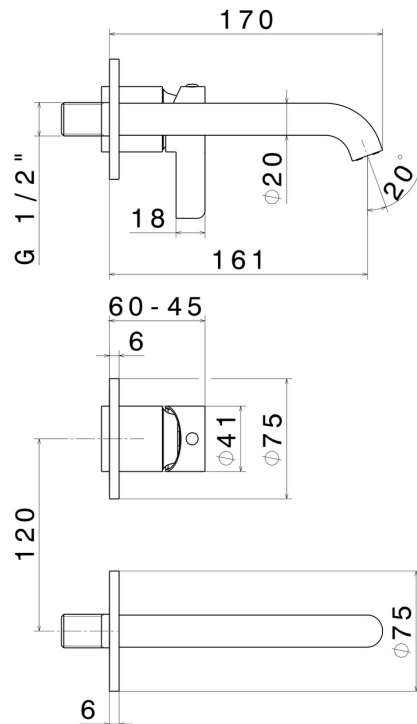

BLINK CHIC

71028E.21.018

Single lever wall mixer group - finish Chrome

External part. Without pop-up waste set

FEATURES

Material	Brass
Technology	Save Water
Installation	Wall concealed part
Hole type	2 holes
Waste / Drain set	Without waste set
Water mixing	Mechanical
Required for installation	<u>27852.00.000</u>

TECHNICAL DRAWING

BLINK CHIC

71028E.21.018

Single lever wall mixer group - finish Chrome

AVAILABLE FINISHES

21.018

Chrome

01.093