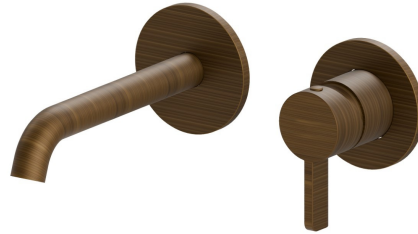

BLINK CHIC

71028E.47.083

Single lever wall mixer group - finish Groove Bronze

External part. Without pop-up waste set

Groove Bronze

FEATURES

Material	Brass
Technology	Save Water
Installation	Wall concealed part
Hole type	2 holes
Waste / Drain set	Without waste set
Water mixing	Mechanical
Required for installation	<u>27852.00.000</u>

TECHNICAL DRAWING

BLINK CHIC

71028E.47.083

Single lever wall mixer group - finish Groove Bronze

AVAILABLE FINISHES

47.083

Groove Bronze

01.093

finish Matt Black

21.018

finish Chrome

58.061

finish PVD Copper Bronze

58.063

finish PVD Gun Metal

59.098

finish PVD Brushed Pale Gold

61.020

finish PVD Glossy Gold