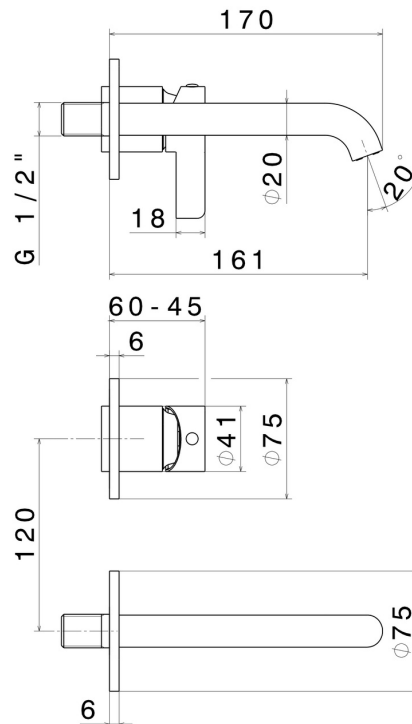

BLINK CHIC

71028E.47.083

Single lever wall mixer group - finish Groove Bronze

External part. Without pop-up waste set

Groove Bronze

FEATURES

Material	Brass
Technology	Save Water
Installation	Wall concealed part
Hole type	2 holes
Waste / Drain set	Without waste set
Water mixing	Mechanical
Required for installation	<u>27852.00.000</u>

TECHNICAL DRAWING

BLINK CHIC

71028E.47.083

Single lever wall mixer group - finish Groove Bronze

AVAILABLE FINISHES

47.083

Groove Bronze

01.093