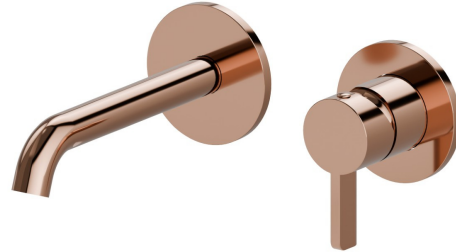

BLINK CHIC

71028E.58.061

Single lever wall mixer group - finish PVD Copper Bronze

External part. Without pop-up waste set

FEATURES

Material	Brass
Technology	Save Water
Installation	Wall concealed part
Hole type	2 holes
Waste / Drain set	Without waste set
Water mixing	Mechanical
Required for installation	<u>27852.00.000</u>

TECHNICAL DRAWING

BLINK CHIC

71028E.58.061

Single lever wall mixer group - finish PVD Copper Bronze

AVAILABLE FINISHES

58.061

PVD Copper Bronze

01.093

finish Matt Black

21.018

finish Chrome

47.083

finish Groove Bronze

58.063

finish PVD Gun Metal

59.098

finish PVD Brushed Pale Gold

61.020

finish PVD Glossy Gold