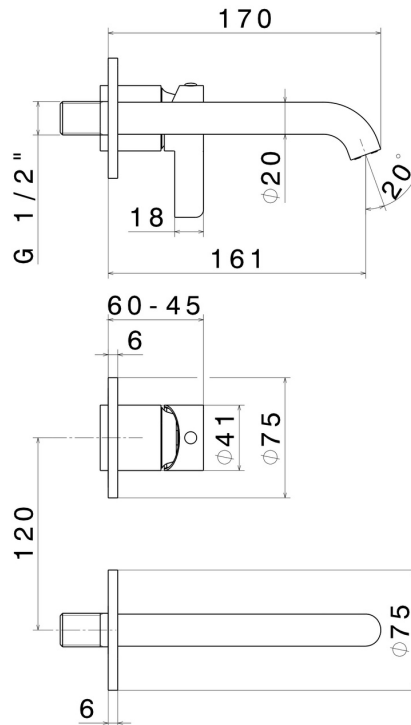

BLINK CHIC

71028E.58.061

Single lever wall mixer group - finish PVD Copper Bronze

External part. Without pop-up waste set

FEATURES

Material	Brass
Technology	Save Water
Installation	Wall concealed part
Hole type	2 holes
Waste / Drain set	Without waste set
Water mixing	Mechanical
Required for installation	<u>27852.00.000</u>

TECHNICAL DRAWING

BLINK CHIC

71028E.58.061

Single lever wall mixer group - finish PVD Copper Bronze

AVAILABLE FINISHES

58.061

PVD Copper Bronze

01.093