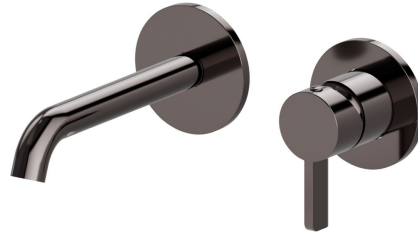

# BLINK CHIC

**71028E.58.063**

Single lever wall mixer group - finish PVD Gun Metal

External part. Without pop-up waste set

PVD Gun Metal

## FEATURES

|                           |                            |
|---------------------------|----------------------------|
| Material                  | <b>Brass</b>               |
| Technology                | <b>Save Water</b>          |
| Installation              | <b>Wall concealed part</b> |
| Hole type                 | <b>2 holes</b>             |
| Waste / Drain set         | <b>Without waste set</b>   |
| Water mixing              | <b>Mechanical</b>          |
| Required for installation | <b><u>27852.00.000</u></b> |

## TECHNICAL DRAWING

 **AR Preview**  
try it in your home

More Details  
on our [website](#)

**BLINK CHIC**

**71028E.58.063**

Single lever wall mixer group - finish PVD Gun Metal

**AVAILABLE FINISHES**

---

**58.063**

PVD Gun Metal

**01.093**

finish Matt Black

**21.018**

finish Chrome

**47.083**

finish Groove Bronze