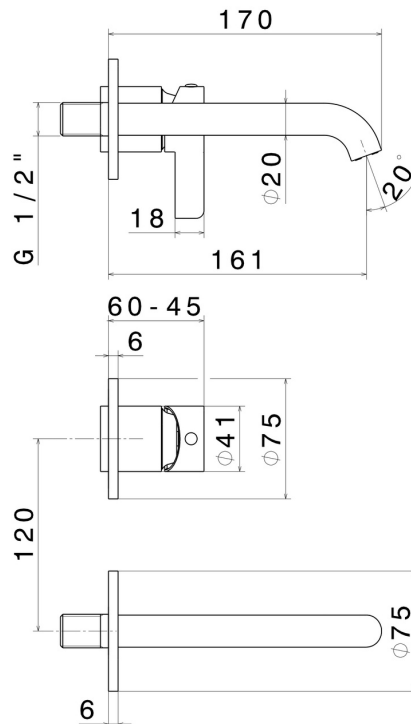

# BLINK CHIC

**71028E.58.063**

Single lever wall mixer group - finish PVD Gun Metal

External part. Without pop-up waste set

PVD Gun Metal

## FEATURES

|                           |                            |
|---------------------------|----------------------------|
| Material                  | <b>Brass</b>               |
| Technology                | <b>Save Water</b>          |
| Installation              | <b>Wall concealed part</b> |
| Hole type                 | <b>2 holes</b>             |
| Waste / Drain set         | <b>Without waste set</b>   |
| Water mixing              | <b>Mechanical</b>          |
| Required for installation | <b><u>27852.00.000</u></b> |

## TECHNICAL DRAWING

 **AR Preview**  
try it in your home

More Details  
on our [website](#)

**BLINK CHIC**

**71028E.58.063**

Single lever wall mixer group - finish PVD Gun Metal

**AVAILABLE FINISHES**

---