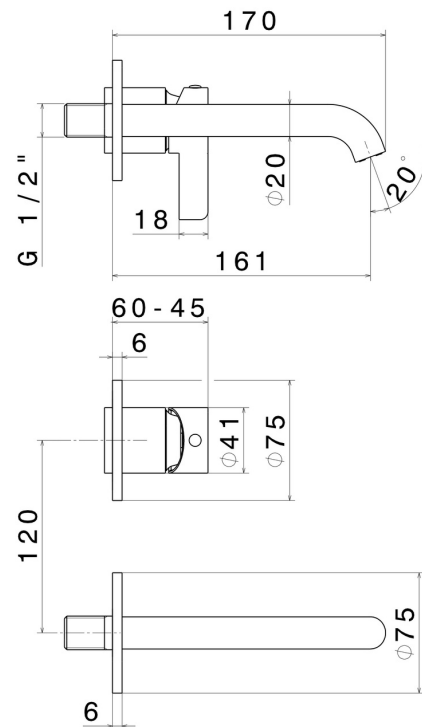

BLINK CHIC

71028E.59.098

Single lever wall mixer group - finish PVD Brushed Pale Gold

External part. Without pop-up waste set

PVD Brushed Pale Gold

FEATURES

Material	Brass
Technology	Save Water
Installation	Wall concealed part
Hole type	2 holes
Waste / Drain set	Without waste set
Water mixing	Mechanical
Required for installation	<u>27852.00.000</u>

TECHNICAL DRAWING

BLINK CHIC

71028E.59.098

Single lever wall mixer group - finish PVD Brushed Pale Gold

AVAILABLE FINISHES

59.098

PVD Brushed Pale Gold

01.093