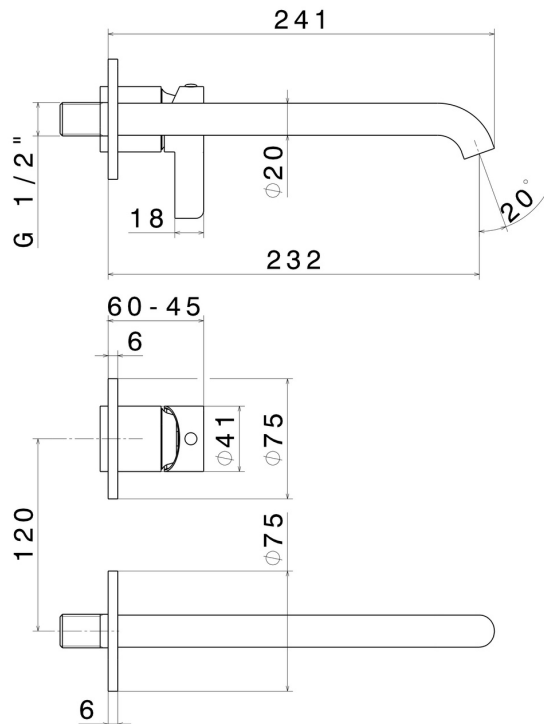

TECHNICAL DRAWING

AR Preview
try it in your home

More Details
on our [website](#)