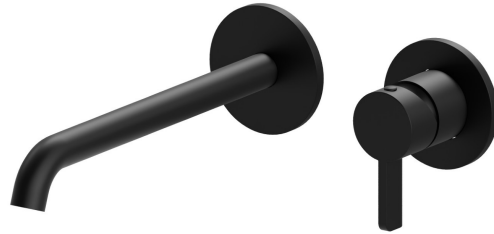

# BLINK CHIC

**71030E.01.093**

Single lever wall mixer group - finish Matt Black

External part. Without pop-up waste set

## FEATURES

Material	<b>Brass</b>
Technology	<b>Save Water</b>
Installation	<b>Wall concealed part</b>
Spout	<b>Long spout</b>
Hole type	<b>2 holes</b>
Waste / Drain set	<b>Without waste set</b>
Water mixing	<b>Mechanical</b>
Required for installation	<b><u>27852.00.000</u></b>

## TECHNICAL DRAWING

 **AR Preview**  
try it in your home

**More Details**  
on our [website](#)

**BLINK CHIC**

**71030E.01.093**

Single lever wall mixer group - finish Matt Black

**AVAILABLE FINISHES**

---