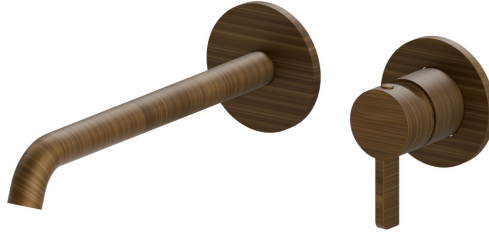

BLINK CHIC

71030E.47.083

Single lever wall mixer group - finish Groove Bronze

External part. Without pop-up waste set

Groove Bronze

FEATURES

Material	Brass
Technology	Save Water
Installation	Wall concealed part
Spout	Long spout
Hole type	2 holes
Waste / Drain set	Without waste set
Water mixing	Mechanical
Required for installation	<u>27852.00.000</u>

TECHNICAL DRAWING

AR Preview
try it in your home

More Details
on our [website](#)

BLINK CHIC

71030E.47.083

Single lever wall mixer group - finish Groove Bronze

AVAILABLE FINISHES

47.083

Groove Bronze

01.093

finish Matt Black

21.018

finish Chrome

58.061

finish PVD Copper Bronze

58.063