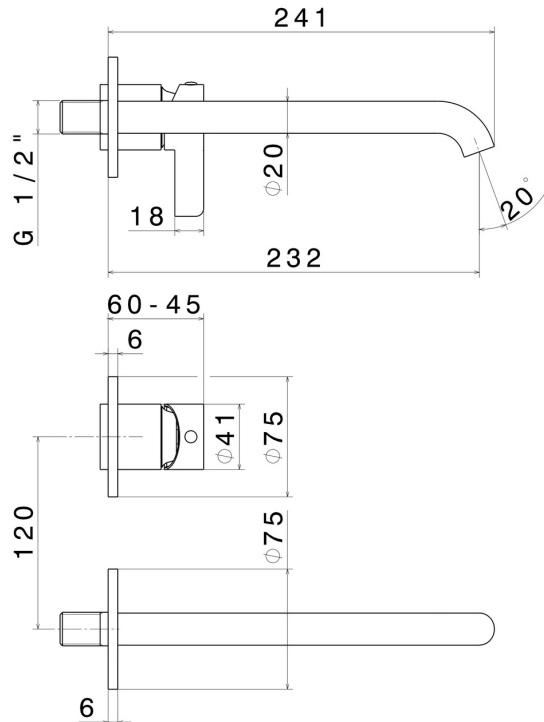

BLINK CHIC

71030E.47.083

Single lever wall mixer group - finish Groove Bronze

External part. Without pop-up waste set

Groove Bronze

FEATURES

Material	Brass
Technology	Save Water
Installation	Wall concealed part
Spout	Long spout
Hole type	2 holes
Waste / Drain set	Without waste set
Water mixing	Mechanical
Required for installation	<u>27852.00.000</u>

TECHNICAL DRAWING

AR Preview
try it in your home

More Details
on our [website](#)

BLINK CHIC

71030E.47.083

Single lever wall mixer group - finish Groove Bronze

AVAILABLE FINISHES

47.083