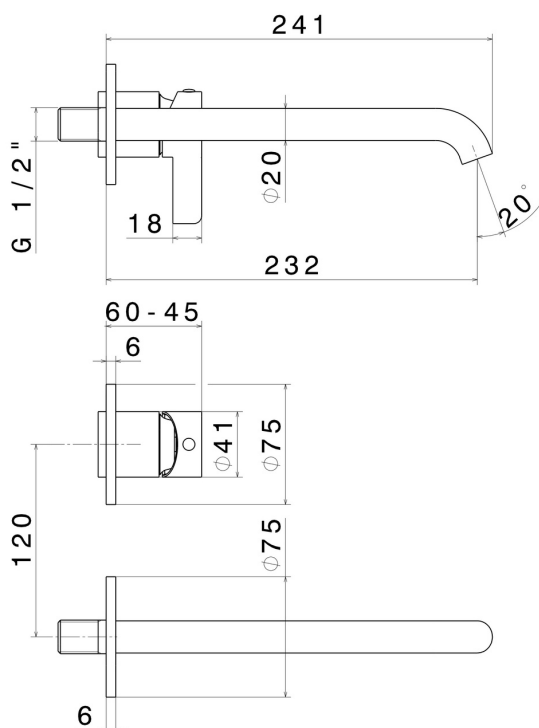

TECHNICAL DRAWING

AR Preview
try it in your home

More Details
on our [website](#)