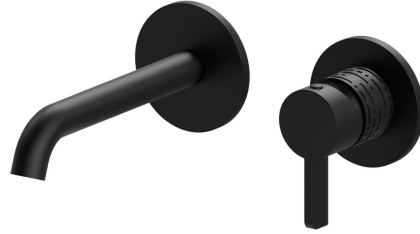

BLINK CHIC

71128E.01.093

Single lever wall mixer group - finish Matt Black

Luxury. External part. Without pop-up waste set

FEATURES

Material	Brass
Technology	Save Water
Installation	Wall concealed part
Hole type	2 holes
Waste / Drain set	Without waste set
Water mixing	Mechanical
Required for installation	<u>27852.00.000</u>

TECHNICAL DRAWING

 **AR Preview**
try it in your home

More Details
on our [website](#)

BLINK CHIC

71128E.01.093

Single lever wall mixer group - finish Matt Black

AVAILABLE FINISHES

01.093

Matt Black

21.018

finish Chrome

47.083

finish Groove Bronze

58.061

finish PVD Copper Bronze

58.063