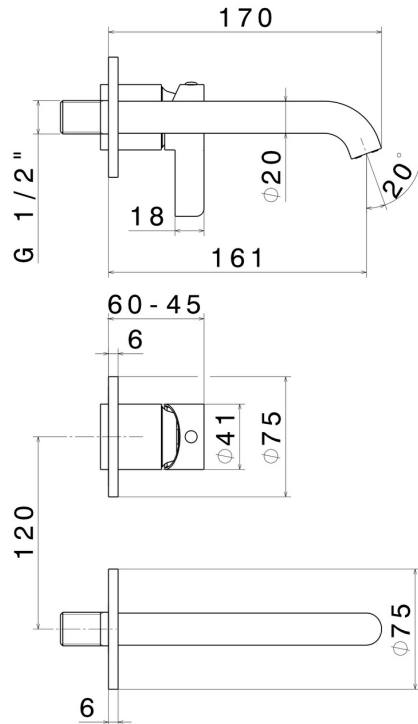

TECHNICAL DRAWING

AR Preview
try it in your home

More Details
on our [website](#)