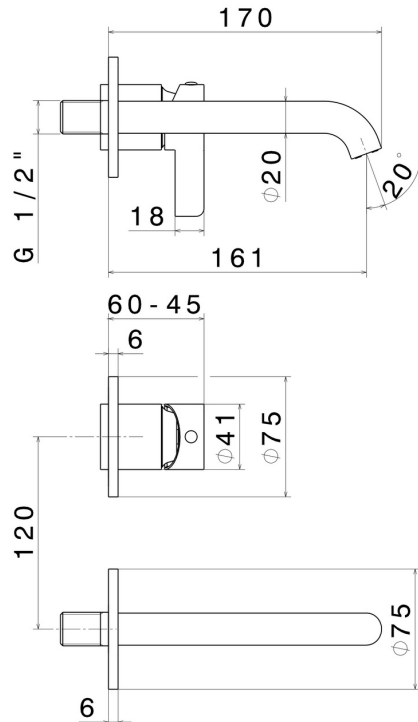

BLINK CHIC

71128E.21.018

Single lever wall mixer group - finish Chrome

Luxury. External part. Without pop-up waste set

FEATURES

Material	Brass
Technology	Save Water
Installation	Wall concealed part
Hole type	2 holes
Waste / Drain set	Without waste set
Water mixing	Mechanical
Required for installation	<u>27852.00.000</u>

TECHNICAL DRAWING

 **AR Preview**
try it in your home

More Details
on our [website](#)

BLINK CHIC

71128E.21.018

Single lever wall mixer group - finish Chrome

AVAILABLE FINISHES

21.018