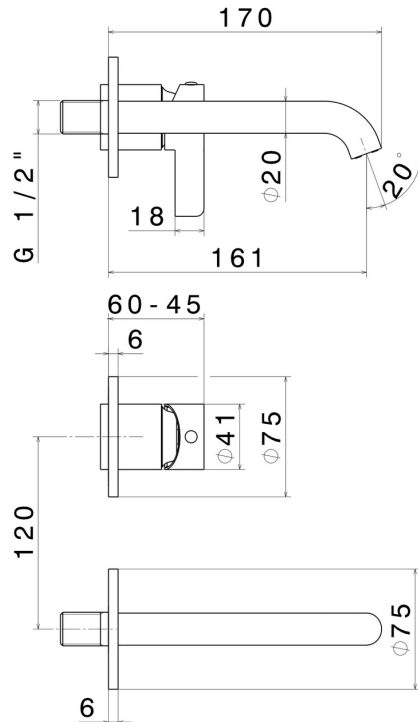

BLINK CHIC

71128E.47.083

Single lever wall mixer group - finish Groove Bronze

Luxury. External part. Without pop-up waste set

Groove Bronze

FEATURES

Material	Brass
Technology	Save Water
Installation	Wall concealed part
Hole type	2 holes
Waste / Drain set	Without waste set
Water mixing	Mechanical
Required for installation	<u>27852.00.000</u>

TECHNICAL DRAWING

AR Preview
try it in your home

More Details
on our [website](#)

BLINK CHIC

71128E.47.083

Single lever wall mixer group - finish Groove Bronze

AVAILABLE FINISHES

47.083