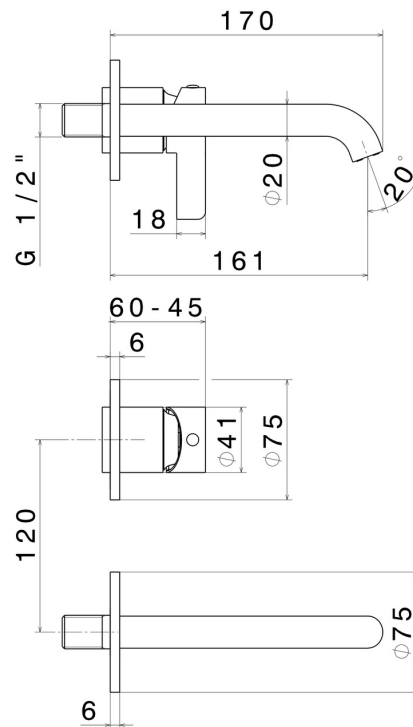

BLINK CHIC

71128E.58.061

Single lever wall mixer group - finish PVD Copper Bronze

Luxury. External part. Without pop-up waste set

PVD Copper Bronze

FEATURES

Material	Brass
Technology	Save Water
Installation	Wall concealed part
Hole type	2 holes
Waste / Drain set	Without waste set
Water mixing	Mechanical
Required for installation	<u>27852.00.000</u>

TECHNICAL DRAWING

BLINK CHIC

71128E.58.061

Single lever wall mixer group - finish PVD Copper Bronze

AVAILABLE FINISHES

58.061

PVD Copper Bronze

01.093