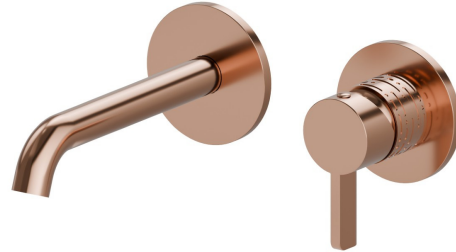

BLINK CHIC

71128E.58.061

Single lever wall mixer group - finish PVD Copper Bronze

Luxury. External part. Without pop-up waste set

PVD Copper Bronze

FEATURES

Material	Brass
Technology	Save Water
Installation	Wall concealed part
Hole type	2 holes
Waste / Drain set	Without waste set
Water mixing	Mechanical
Required for installation	<u>27852.00.000</u>

TECHNICAL DRAWING

BLINK CHIC

71128E.58.061

Single lever wall mixer group - finish PVD Copper Bronze

AVAILABLE FINISHES

58.061

PVD Copper Bronze

01.093

finish Matt Black

21.018

finish Chrome

47.083

finish Groove Bronze

58.063

finish PVD Gun Metal

59.098

finish PVD Brushed Pale Gold

61.020

finish PVD Glossy Gold