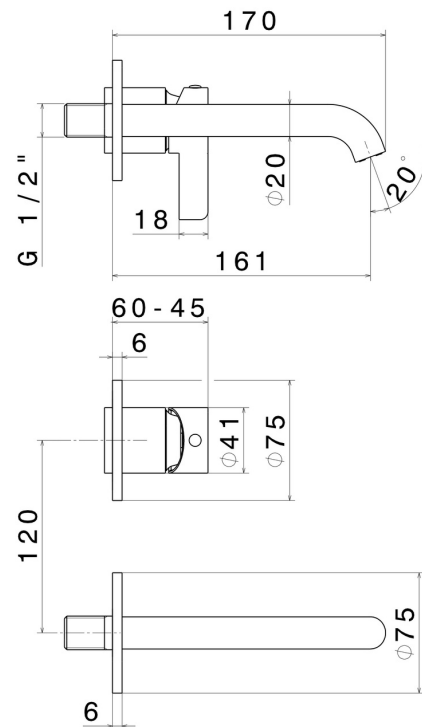

BLINK CHIC

71128E.59.098

Single lever wall mixer group - finish PVD Brushed Pale Gold

Luxury. External part. Without pop-up waste set

PVD Brushed Pale Gold

FEATURES

Material	Brass
Technology	Save Water
Installation	Wall concealed part
Hole type	2 holes
Waste / Drain set	Without waste set
Water mixing	Mechanical
Required for installation	<u>27852.00.000</u>

TECHNICAL DRAWING

BLINK CHIC

71128E.59.098

Single lever wall mixer group - finish PVD Brushed Pale Gold

AVAILABLE FINISHES

59.098

PVD Brushed Pale Gold

01.093