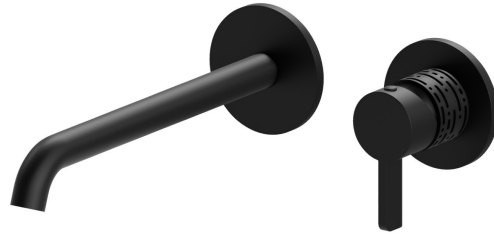

BLINK CHIC

71130E.01.093

Single lever wall mixer group - finish Matt Black

Luxury. External part. Without pop-up waste set

FEATURES

Material	Brass
Technology	Save Water
Installation	Wall concealed part
Spout	Long spout
Hole type	2 holes
Waste / Drain set	Without waste set
Water mixing	Mechanical
Required for installation	<u>27852.00.000</u>

TECHNICAL DRAWING

BLINK CHIC

71130E.01.093

Single lever wall mixer group - finish Matt Black

AVAILABLE FINISHES

01.093

Matt Black

21.018

finish Chrome

47.083

finish Groove Bronze

58.061

finish PVD Copper Bronze

58.063

finish PVD Gun Metal

59.098

finish PVD Brushed Pale Gold

61.020

finish PVD Glossy Gold