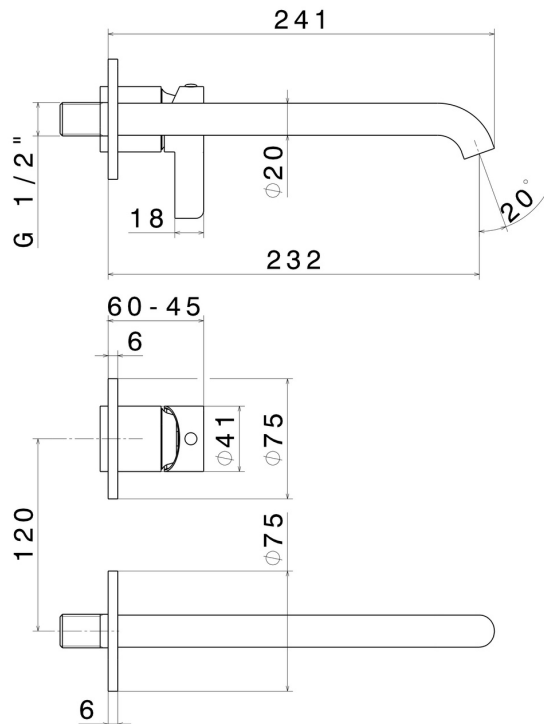

BLINK CHIC

71130E.01.093

Single lever wall mixer group - finish Matt Black

Luxury. External part. Without pop-up waste set

FEATURES

Material	Brass
Technology	Save Water
Installation	Wall concealed part
Spout	Long spout
Hole type	2 holes
Waste / Drain set	Without waste set
Water mixing	Mechanical
Required for installation	<u>27852.00.000</u>

TECHNICAL DRAWING

BLINK CHIC

71130E.01.093

Single lever wall mixer group - finish Matt Black

AVAILABLE FINISHES

01.093

Matt Black

21.018