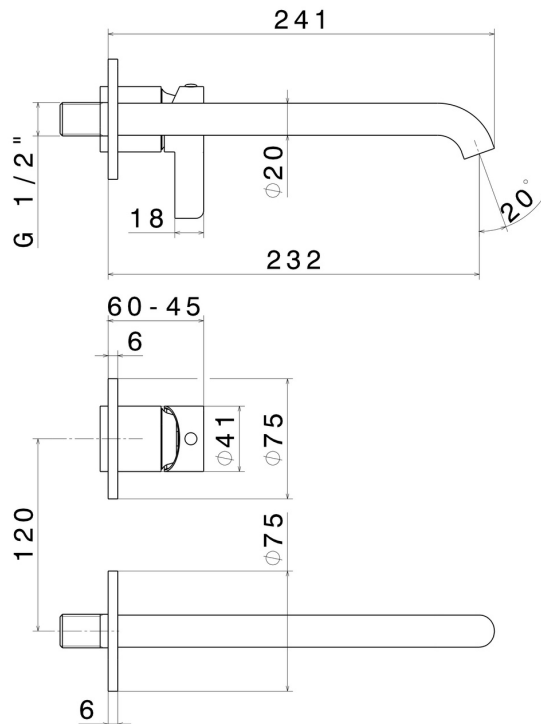

BLINK CHIC

71130E.47.083

Single lever wall mixer group - finish Groove Bronze

Luxury. External part. Without pop-up waste set

Groove Bronze

FEATURES

Material	Brass
Technology	Save Water
Installation	Wall concealed part
Spout	Long spout
Hole type	2 holes
Waste / Drain set	Without waste set
Water mixing	Mechanical
Required for installation	<u>27852.00.000</u>

TECHNICAL DRAWING

BLINK CHIC

71130E.47.083

Single lever wall mixer group - finish Groove Bronze

AVAILABLE FINISHES

47.083

Groove Bronze

01.093