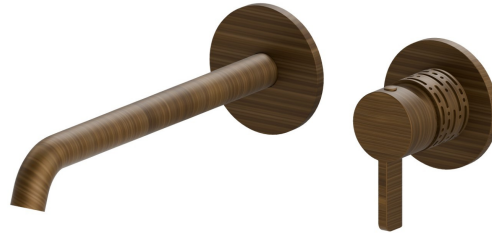

BLINK CHIC

71130E.47.083

Single lever wall mixer group - finish Groove Bronze

Luxury. External part. Without pop-up waste set

Groove Bronze

FEATURES

Material	Brass
Technology	Save Water
Installation	Wall concealed part
Spout	Long spout
Hole type	2 holes
Waste / Drain set	Without waste set
Water mixing	Mechanical
Required for installation	<u>27852.00.000</u>

TECHNICAL DRAWING

BLINK CHIC

71130E.47.083

Single lever wall mixer group - finish Groove Bronze

AVAILABLE FINISHES

47.083

Groove Bronze

01.093

finish Matt Black

21.018

finish Chrome

58.061

finish PVD Copper Bronze

58.063

finish PVD Gun Metal

59.098

finish PVD Brushed Pale Gold

61.020

finish PVD Glossy Gold