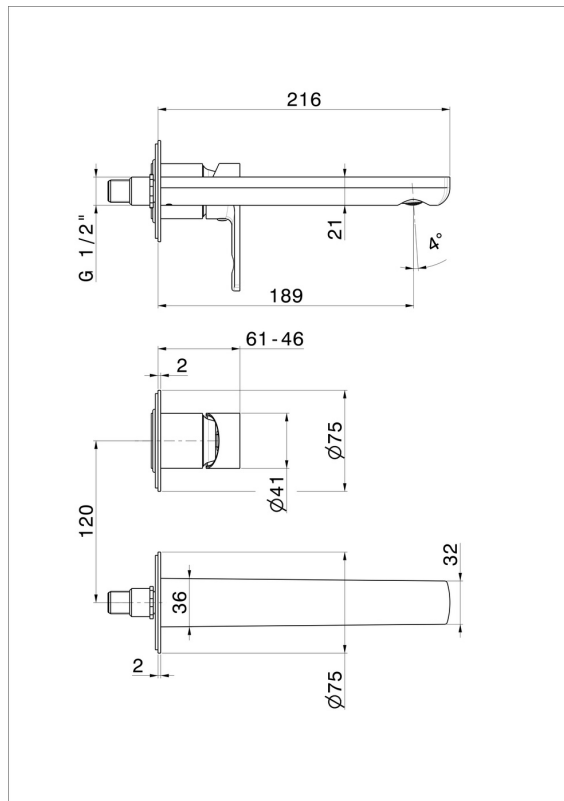

HAKA

72028E.01.014

Single lever wall mixer group - finish Matt White

External part. Without pop-up waste set

FEATURES

Material	Brass
Technology	Save Water
Installation	Wall concealed part
Spout	Standard spout
Hole type	2 holes
Control type	Single lever
Waste / Drain set	Without waste set
Water mixing	Mechanical
Required for installation	<u>27852.00.000</u>

TECHNICAL DRAWING

HAKA

72028E.01.014

Single lever wall mixer group - finish Matt White

AVAILABLE FINISHES

01.014

Matt White

01.093