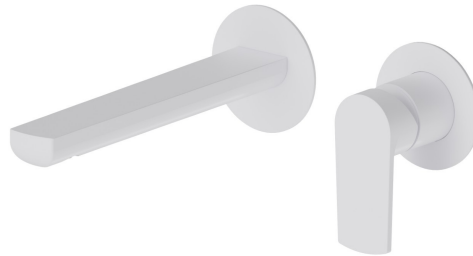

HAKA

72028E.01.014

Single lever wall mixer group - finish Matt White

External part. Without pop-up waste set

FEATURES

Material	Brass
Technology	Save Water
Installation	Wall concealed part
Spout	Standard spout
Hole type	2 holes
Control type	Single lever
Waste / Drain set	Without waste set
Water mixing	Mechanical
Required for installation	<u>27852.00.000</u>

TECHNICAL DRAWING

HAKA

72028E.01.014

Single lever wall mixer group - finish Matt White

AVAILABLE FINISHES

01.014

Matt White

01.093