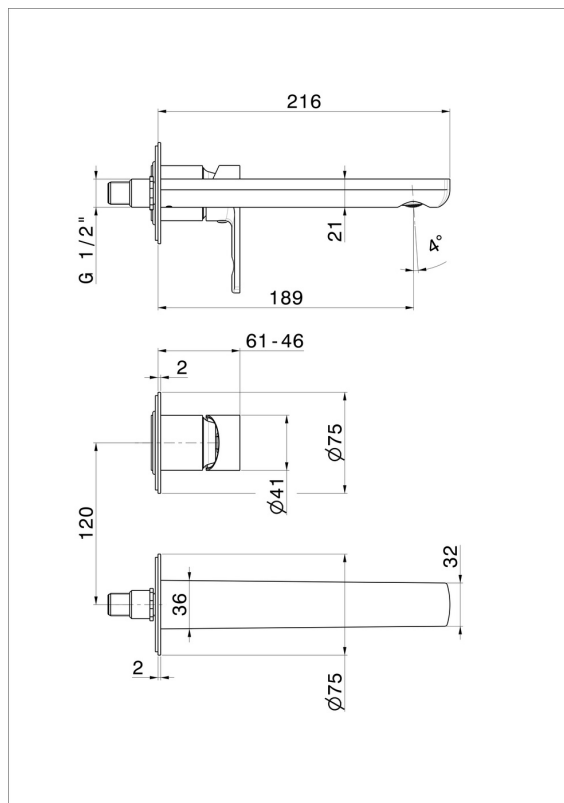

TECHNICAL DRAWING