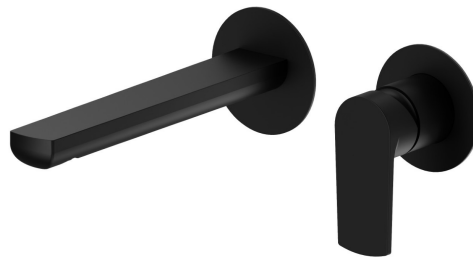

## 72028E.01.093

Single lever wall mixer group - finish Matt Black

External part. Without pop-up waste set

### FEATURES

Material	<b>Brass</b>
Technology	<b>Save Water</b>
Installation	<b>Wall concealed part</b>
Spout	<b>Standard spout</b>
Hole type	<b>2 holes</b>
Control type	<b>Single lever</b>
Waste / Drain set	<b>Without waste set</b>
Water mixing	<b>Mechanical</b>
Required for installation	<b><u>27852.00.000</u></b>

### TECHNICAL DRAWING

**HAKA**

**72028E.01.093**

Single lever wall mixer group - finish Matt Black

**AVAILABLE FINISHES**

---

**01.093**

Matt Black